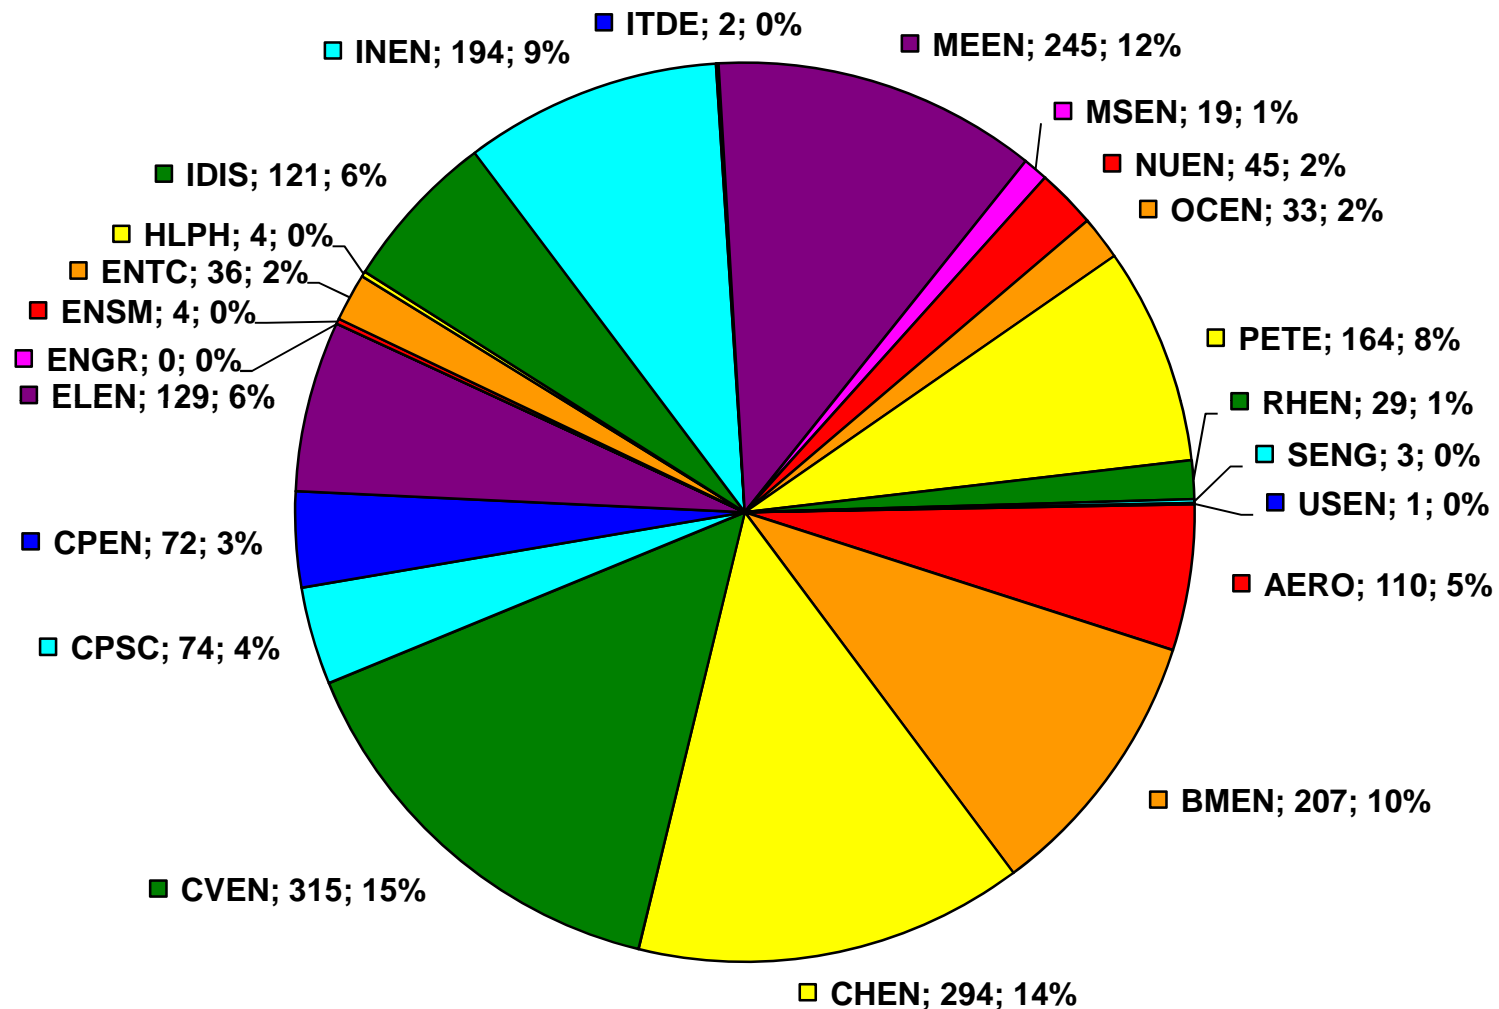

TOTAL ENGINEERING ENROLLMENT

FEMALES BY ETHNICITY

FALL 2009 - ALL STUDENTS = 10,735

TOTAL FEMALE ENGINEERING ENROLLMENT BY PROGRAM

FALL 2009 - ALL FEMALE STUDENTS = 2,101

TOTAL ENROLLMENT

COLLEGE OF ENGINEERING (Female/Male)

TOTAL FEMALE ENROLLMENT

COLLEGE OF ENGINEERING

TOTAL FEMALE ENROLLMENT

COLLEGE OF ENGINEERING

TOTAL DEGREES GRANTED

COLLEGE OF ENGINEERING (Female/Male)

TOTAL DEGREES GRANTED TO FEMALES

COLLEGE OF ENGINEERING