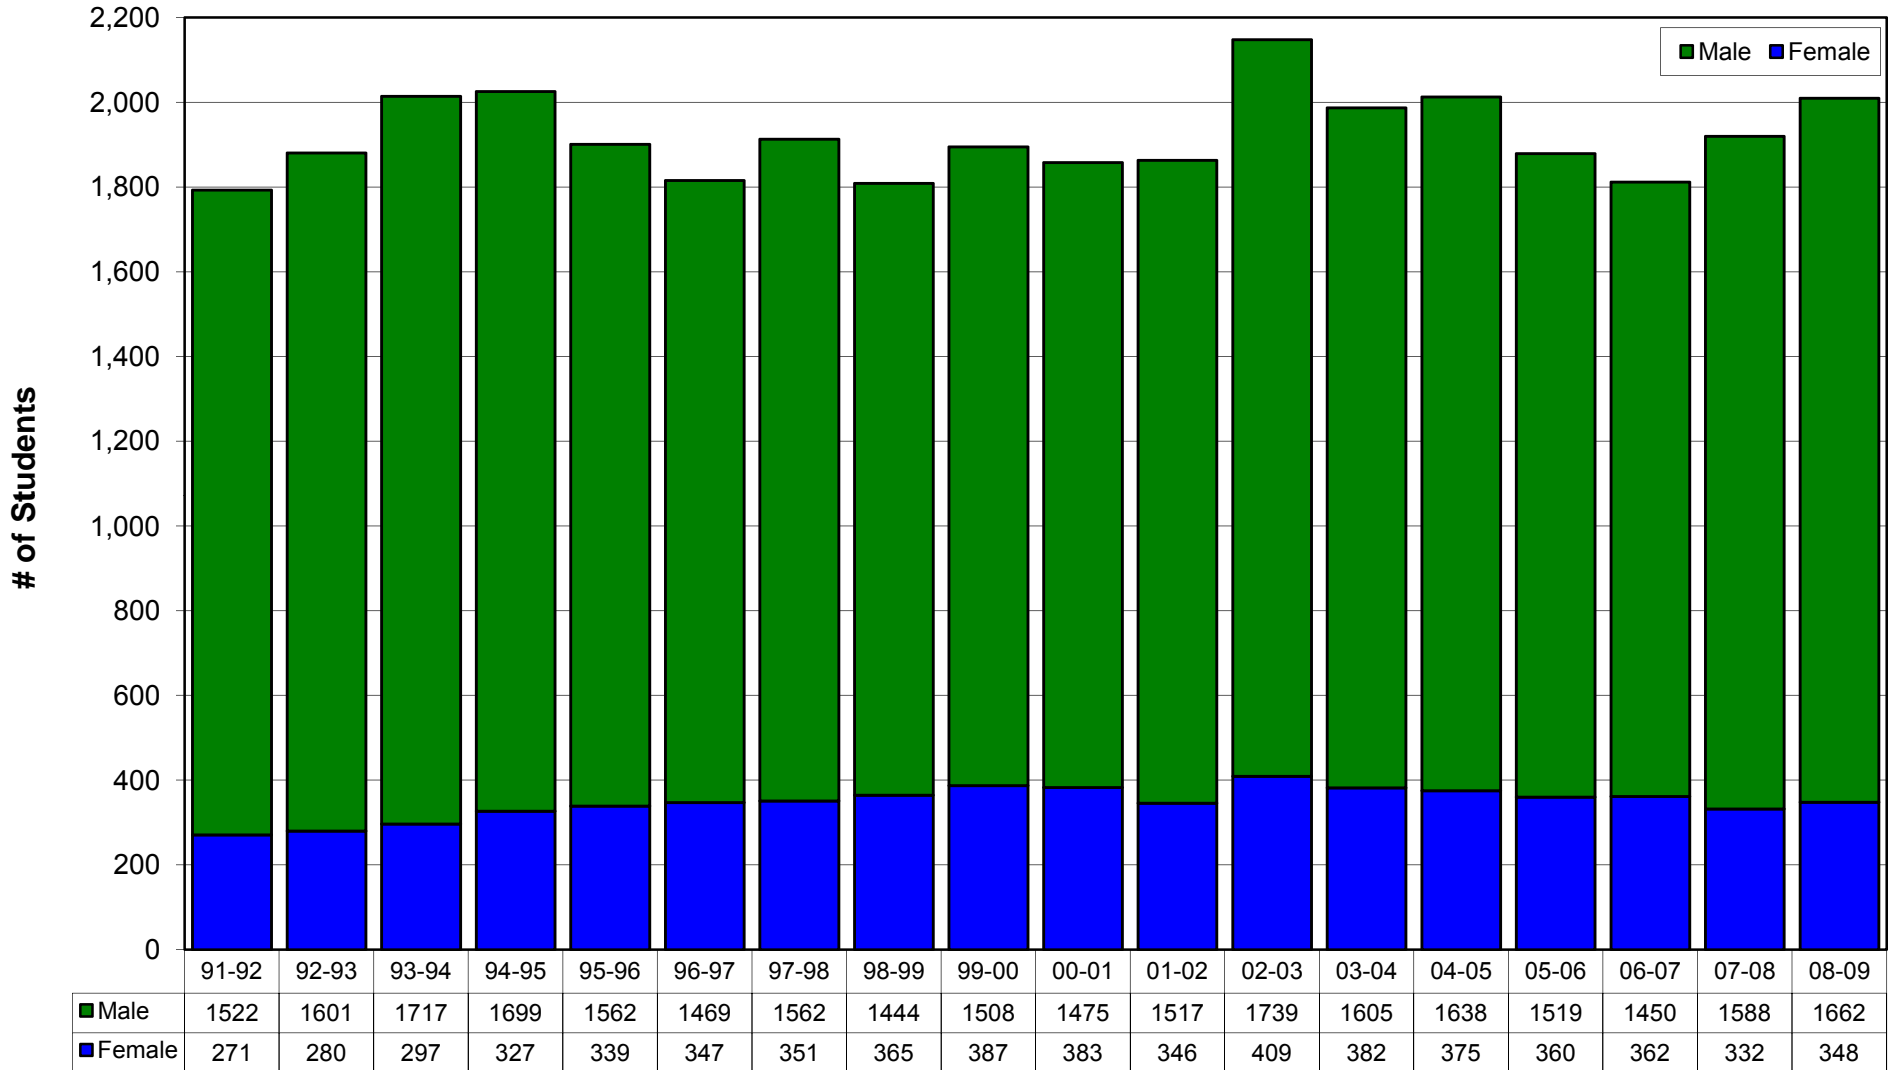

TOTAL ENGINEERING ENROLLMENT

FEMALES BY ETHNICITY

FALL 2009 - ALL STUDENTS = 10,735

TOTAL FEMALE ENGINEERING ENROLLMENT BY PROGRAM

FALL 2009 - ALL FEMALE STUDENTS = 2,101

TOTAL ENROLLMENT

COLLEGE OF ENGINEERING (Female/Male)

TOTAL FEMALE ENROLLMENT

COLLEGE OF ENGINEERING

TOTAL FEMALE ENROLLMENT

COLLEGE OF ENGINEERING

TOTAL DEGREES GRANTED

COLLEGE OF ENGINEERING (Female/Male)

TOTAL DEGREES GRANTED TO FEMALES

COLLEGE OF ENGINEERING