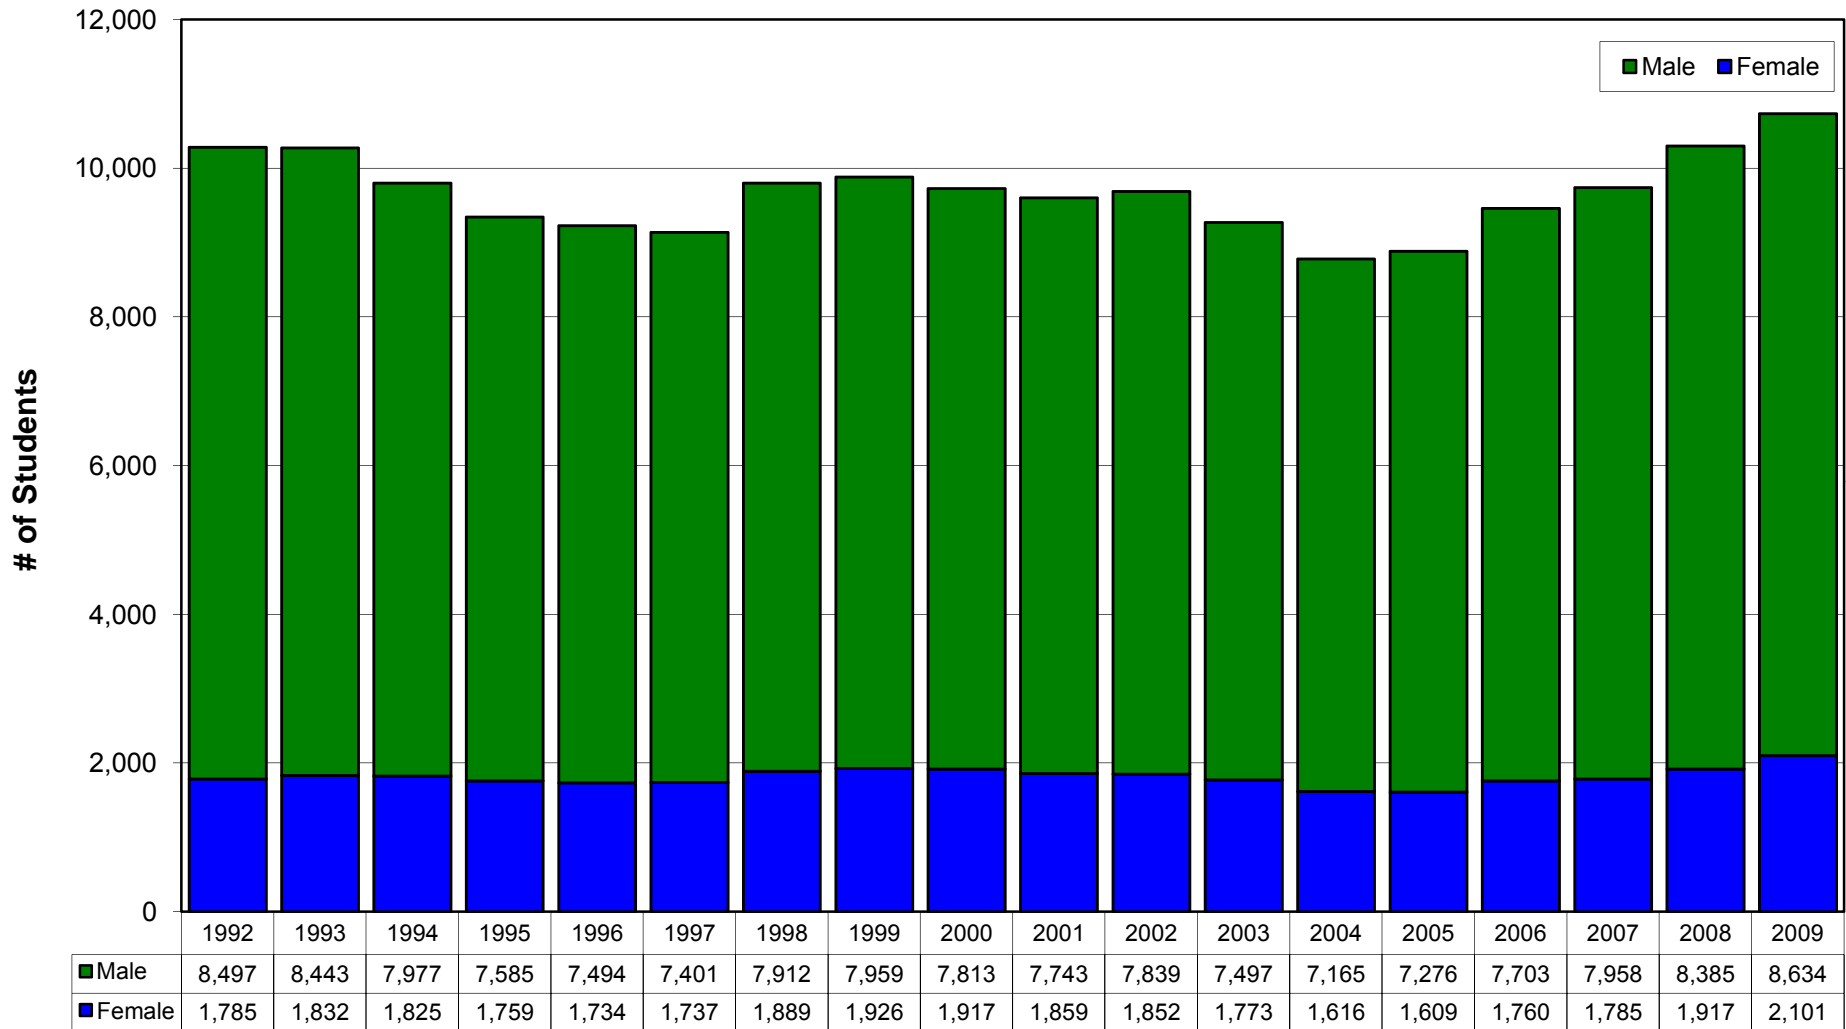

TOTAL ENGINEERING ENROLLMENT

FEMALES BY ETHNICITY

FALL 2009 - ALL STUDENTS = 10,735

TOTAL FEMALE ENGINEERING ENROLLMENT BY PROGRAM

FALL 2009 - ALL FEMALE STUDENTS = 2,101

TOTAL ENROLLMENT

COLLEGE OF ENGINEERING (Female/Male)