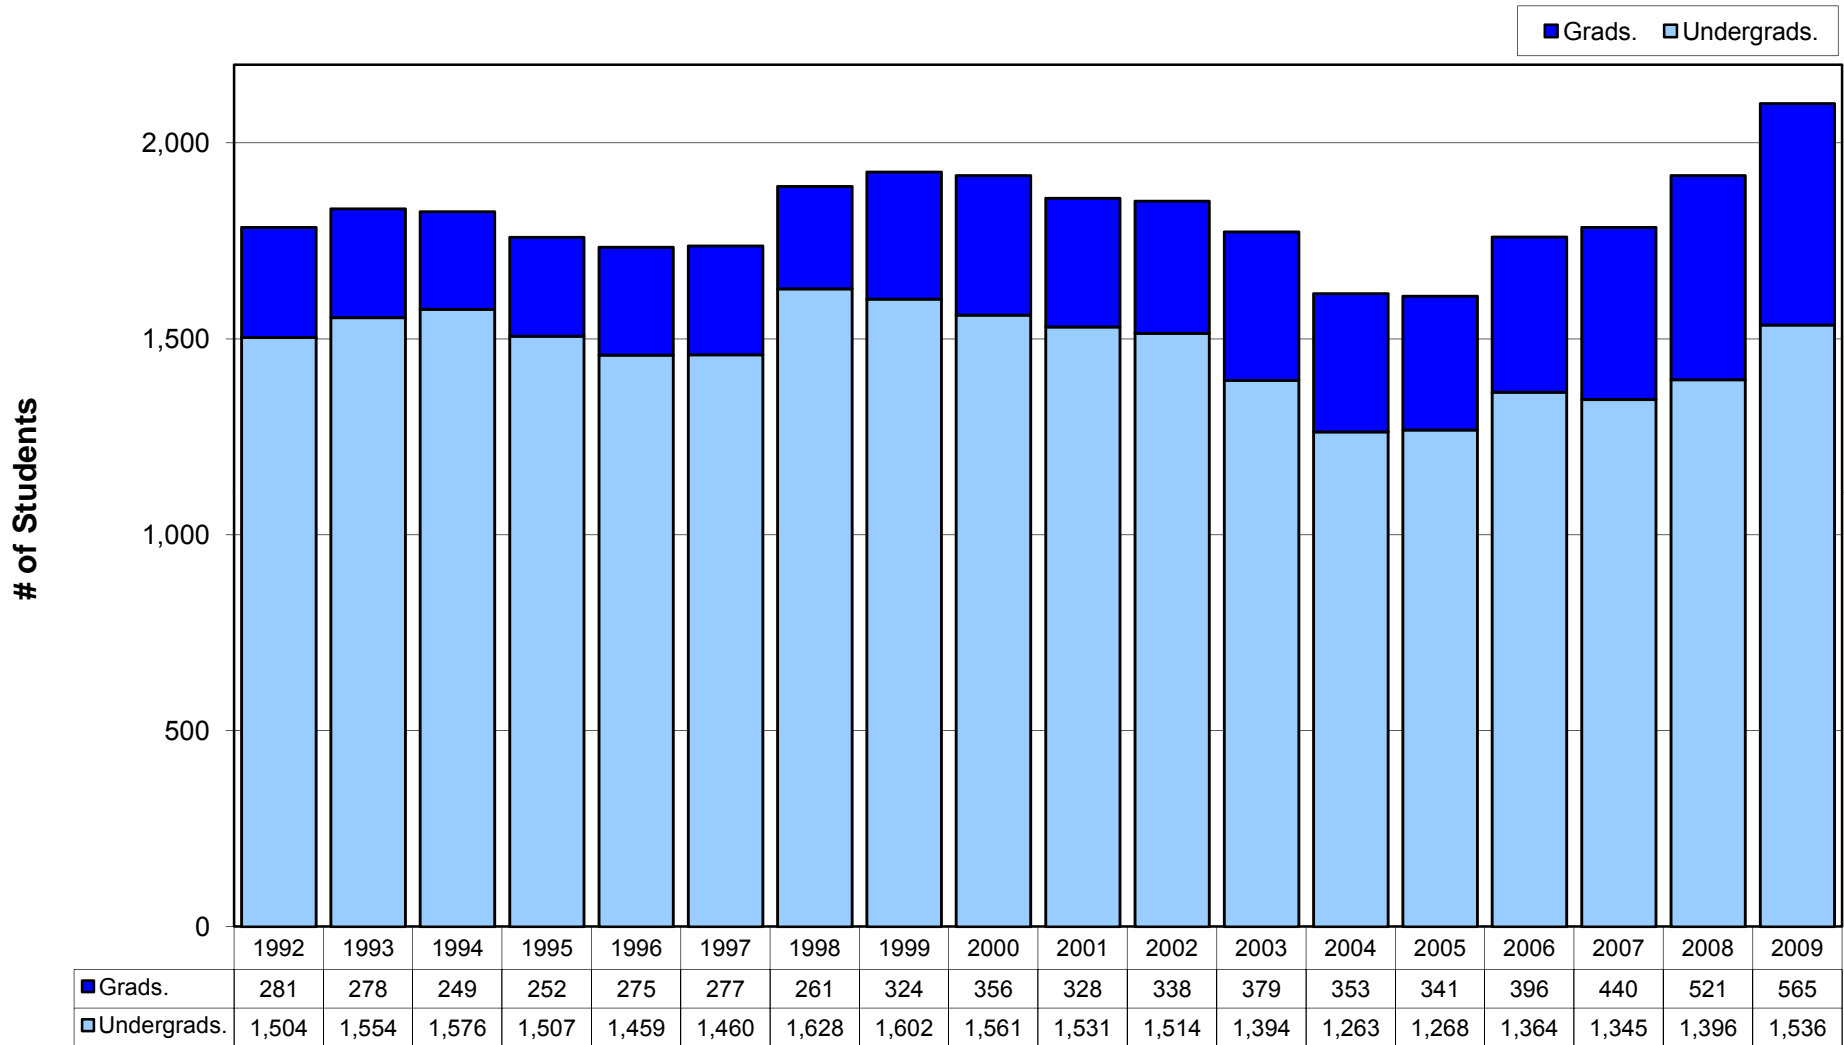

TOTAL FEMALE ENROLLMENT

COLLEGE OF ENGINEERING