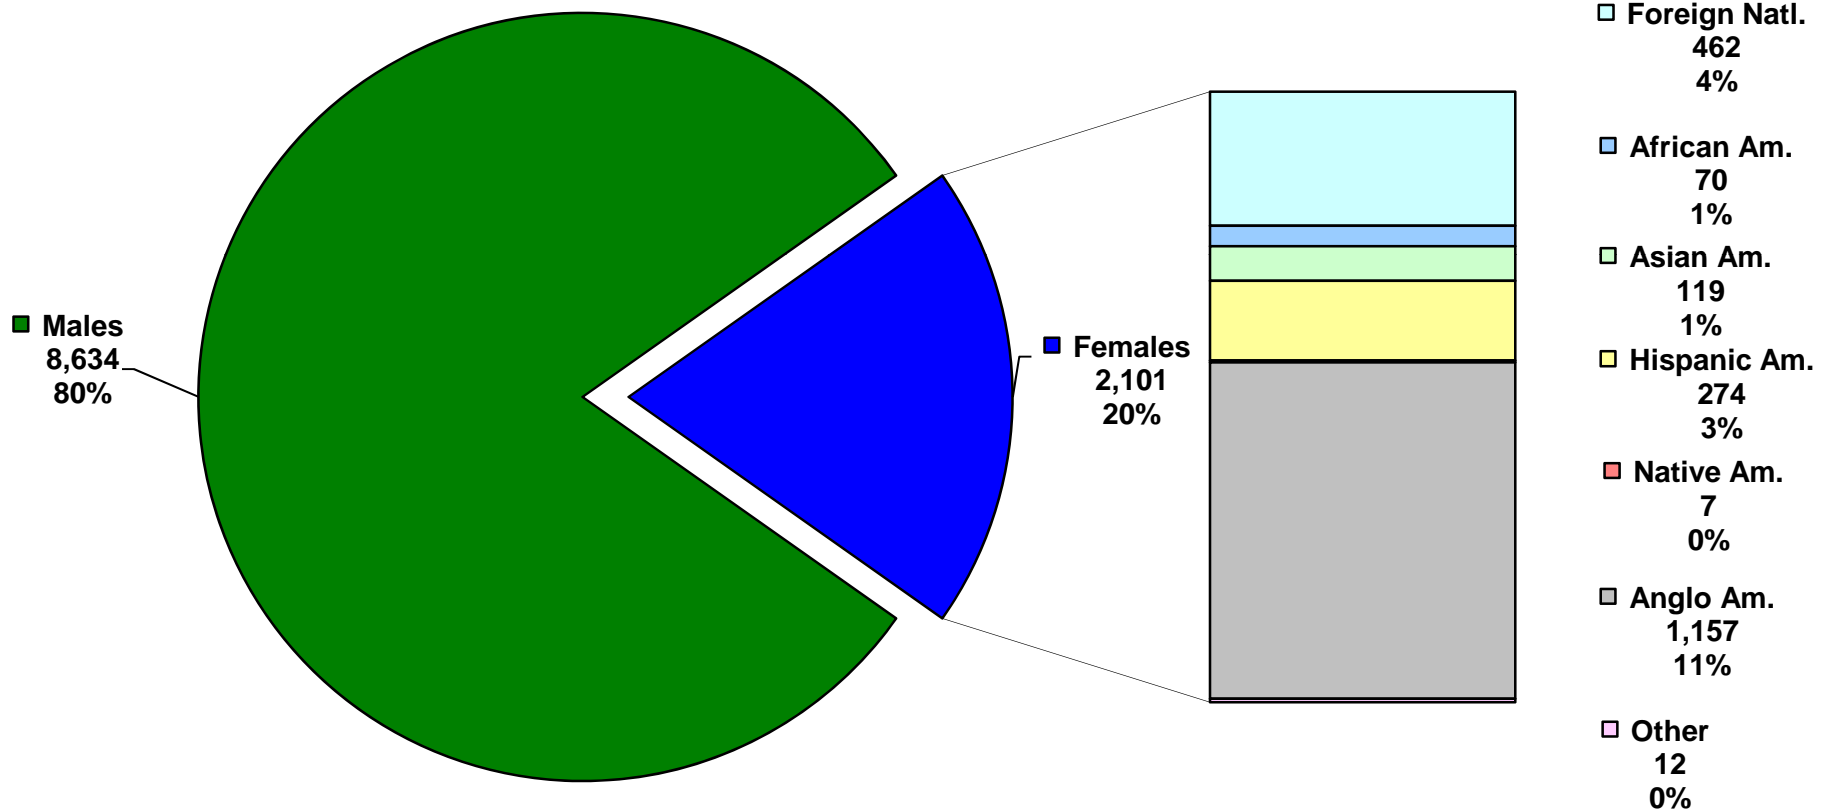

TOTAL ENGINEERING ENROLLMENT

FEMALES BY ETHNICITY

FALL 2009 - ALL STUDENTS = 10,735

TOTAL FEMALE ENGINEERING ENROLLMENT BY PROGRAM

FALL 2009 - ALL FEMALE STUDENTS = 2,101

TOTAL ENROLLMENT

COLLEGE OF ENGINEERING (Female/Male)