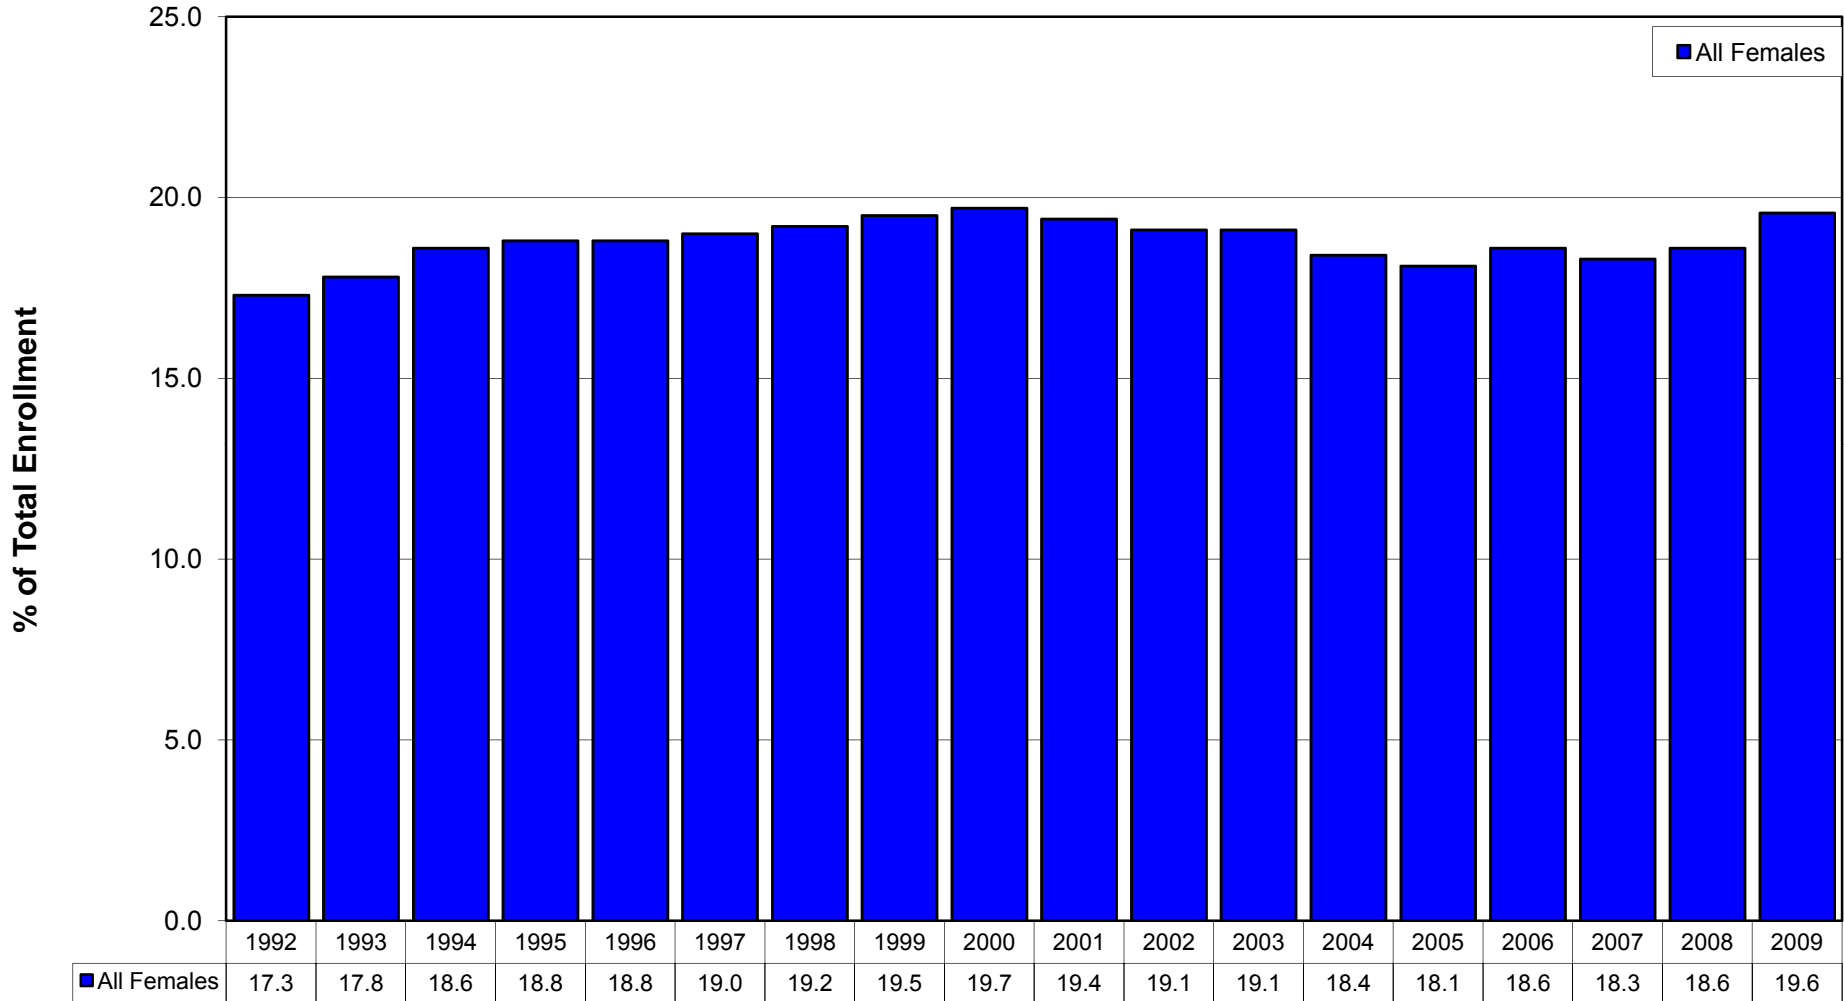

TOTAL FEMALE ENROLLMENT

COLLEGE OF ENGINEERING